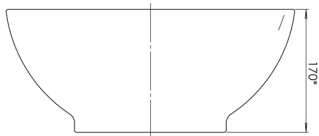

meco[®]
YOUR BATHROOM

round basin

MS02400

version 01 date 10/03/2016

FEATURES

includes MEC37 Plug & waste
ceramic white

meco international pty ltd.

for all sales & product inquiries email sales@meco.com.au or call (02) 9618 6999